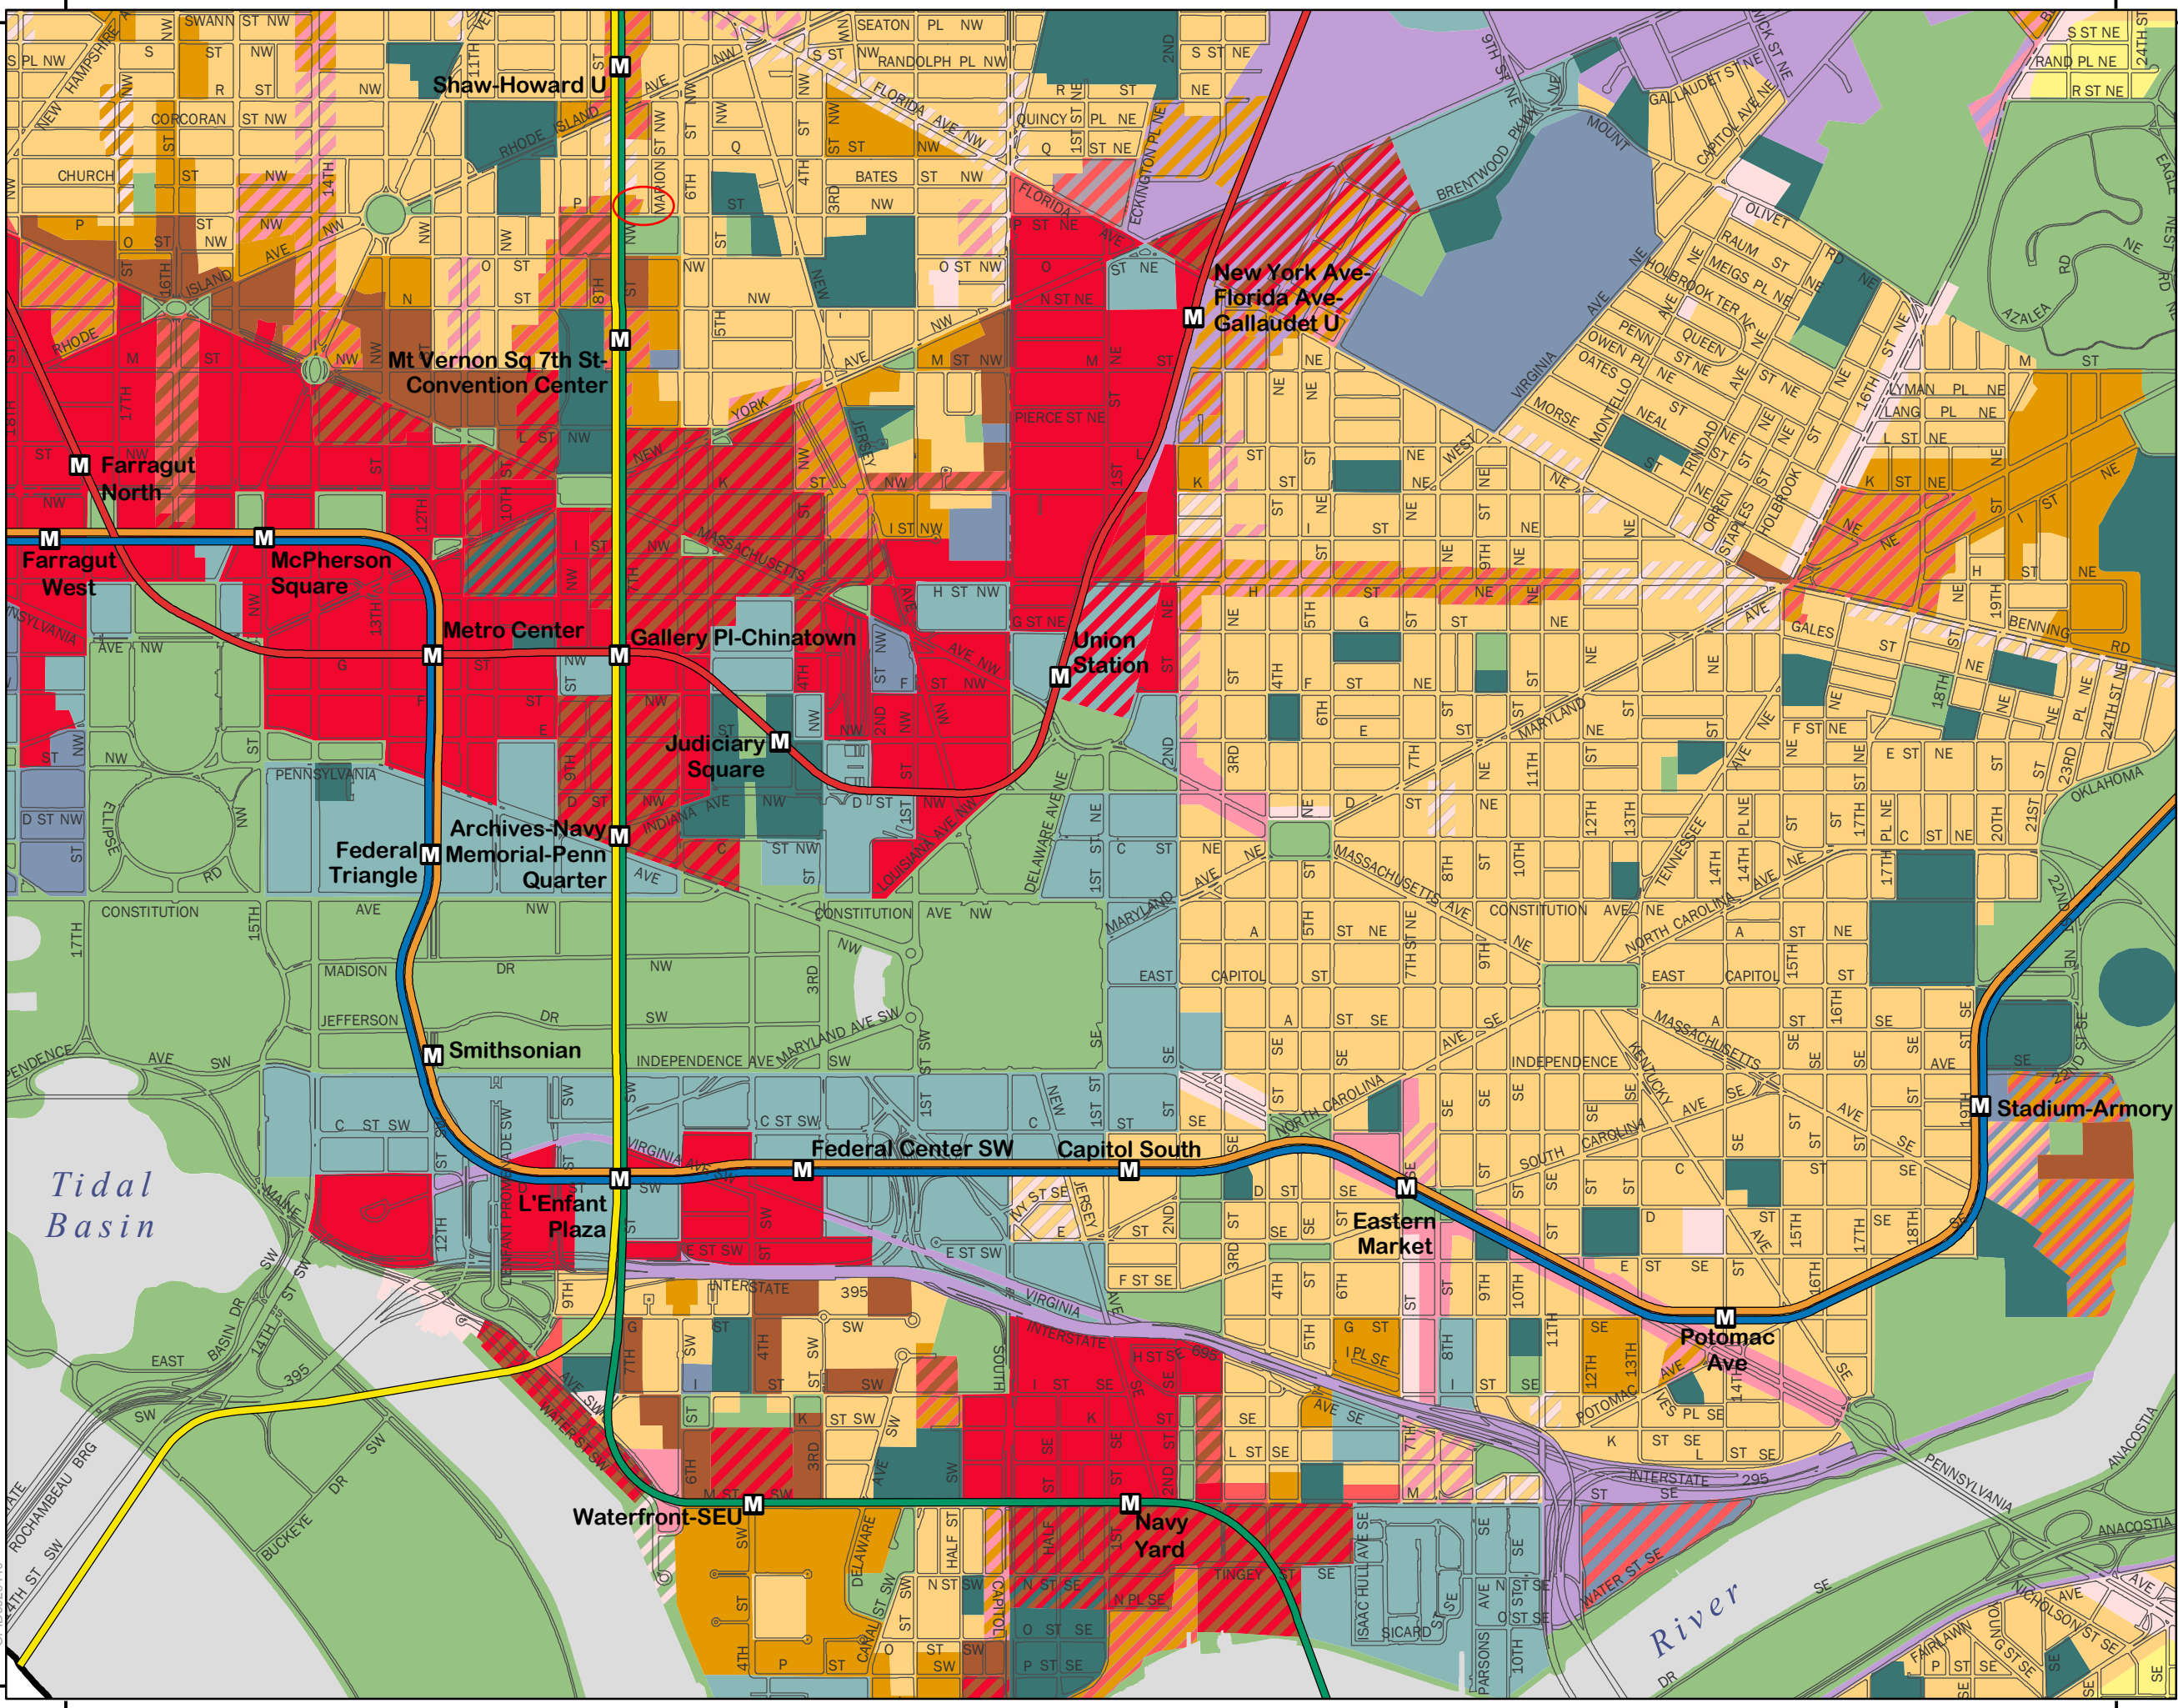

Comprehensive Plan Future Land Use Map 7

- Low Density Residential
- Moderate Density Residential
- Medium Density Residential
- High Density Residential
- Low Density Commercial
- Moderate Density Commercial
- Medium Density Commercial
- High Density Commercial
- Production, Distribution, and Repair
- Federal
- Local Public Facilities
- Institutional
- Parks, Recreation, and Open Space
- Mixed Land Use
- Water

Government of the District of Columbia
Office of Planning ~ January 2013

This map was created for planning purposes from a variety of sources. It is neither a survey nor a legal document. Information provided by other agencies should be verified with them where appropriate.